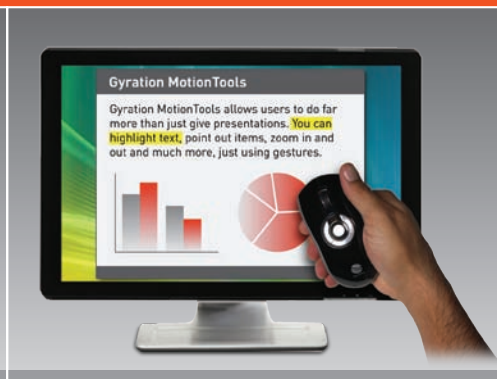

ENGAGE YOUR AUDIENCE AND CLOSE YOUR DEAL

With natural and intuitive hand movements, the Air Mouse Elite will allow you to maintain full control of your presentation as you walk around the room driving home your USPs. Turn the mouse cursor into a highlighter, laser pointer or pen, or gently swipe it in-air to activate embedded media and other special effects.

INCREASE STUDENT ENGAGEMENT AND RETENTION

The Air Mouse Elite, makes it easy to engage your students with an interactive, multimedia lessons. And, since multiple Air Mouse Elites can connect to one computer, you can distribute them to the class and allow students to better interact with you, each other, and the subject matter.

OPEN YOUR LIVING ROOM TO THE WORLD WIDE WEB

Search, browse, and navigate the Web or play your digital media content on your TV. The Air Mouse Elite lets you control and enjoy your PC connected digital entertainment with simple hand gestures from the comfort of your couch.

MotionSense In-Air Control

Perfect for performing presentations, browsing the internet, playing online games, or enjoying digital entertainment.

Ergonomic Ambidextrous Design

Comfortable to use with either hand on your desk and in the air at home, in the office, or on the road.